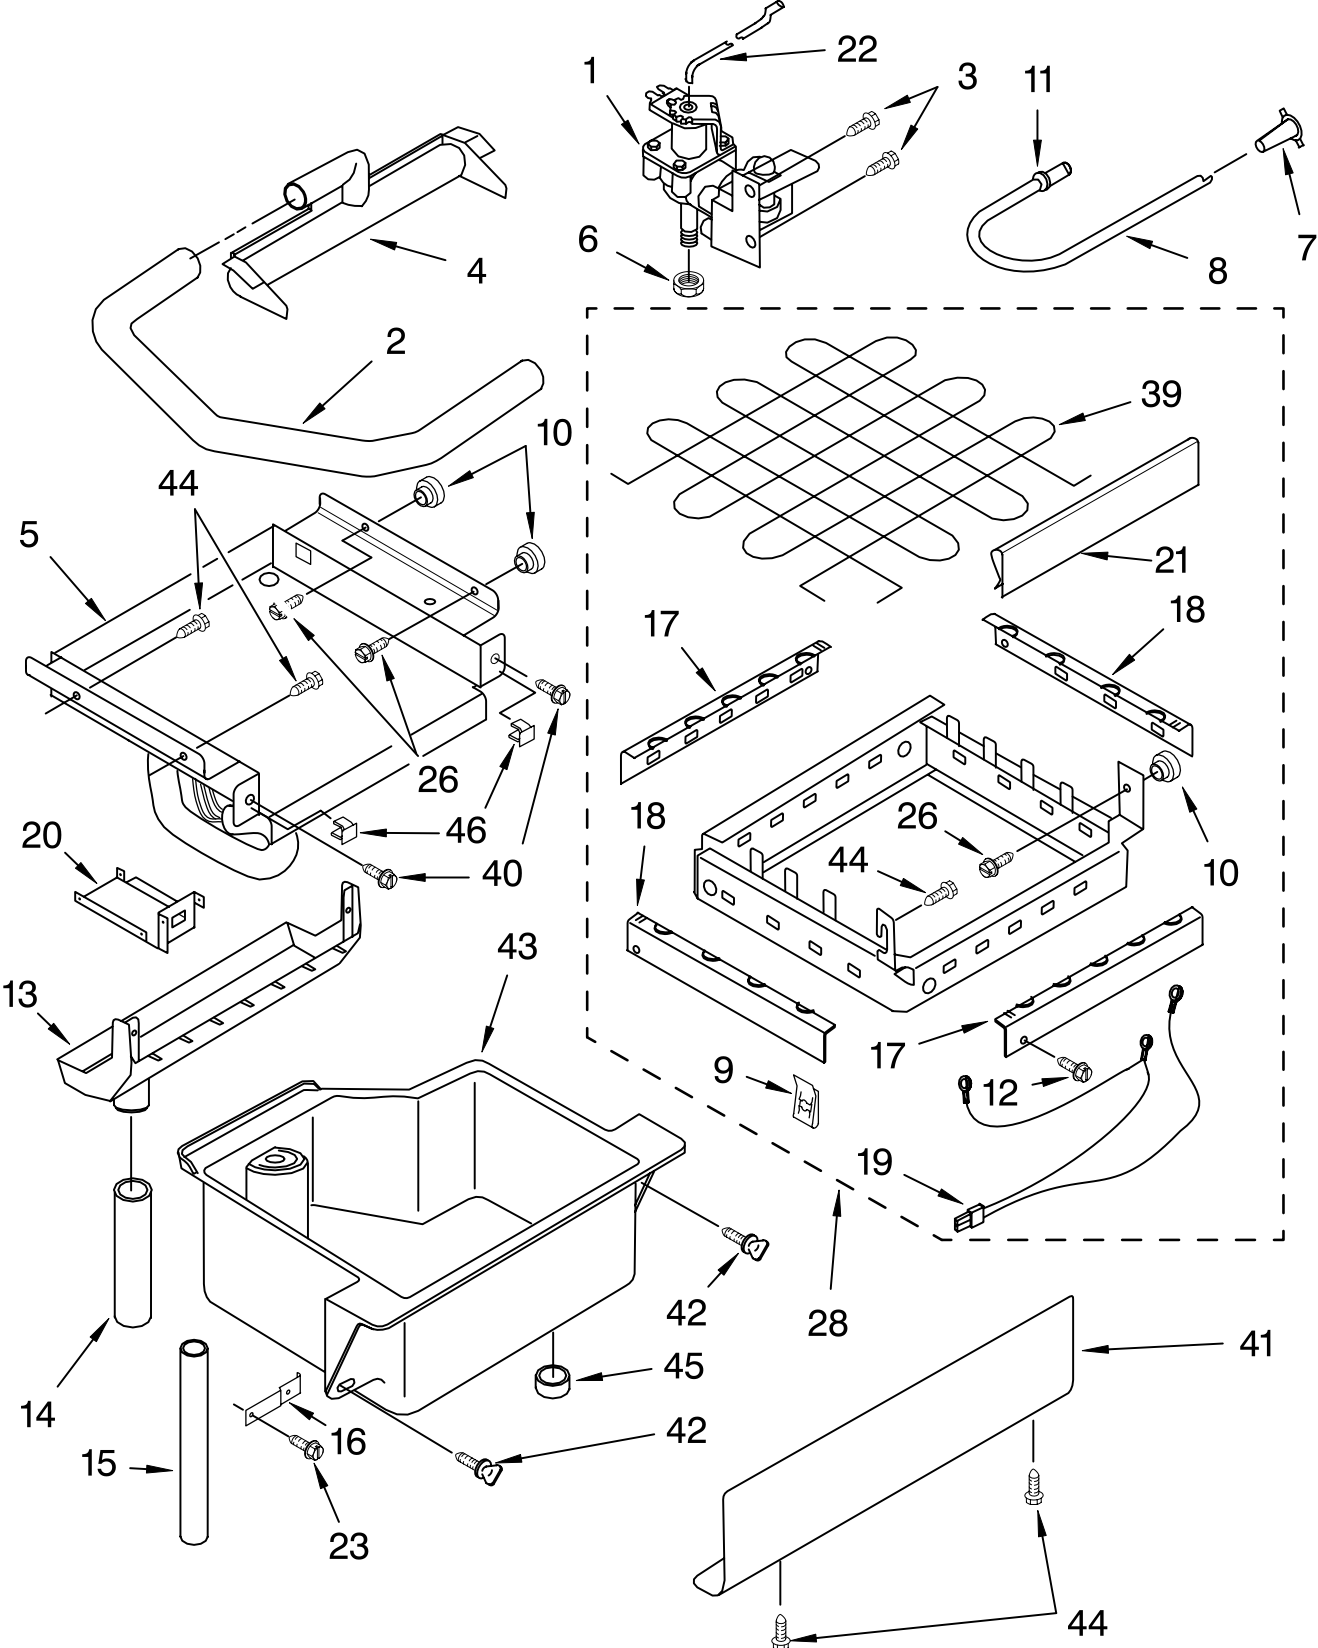

EVAPORATOR, ICE CUTTER GRID AND WATER PARTS

For Models: KUIS18NNJW3, KUIS18NNJT3, KUIS18NNJB3, KUIS18NNJS3
(WHITE) (BISCUIT) (BLACK) (STAINLESS STEEL)

FOR ORDERING INFORMATION REFER TO PARTS PRICE LIST

EVAPORATOR, ICE CUTTER GRID AND WATER PARTS

For Models: KUIS18NNJW3, KUIS18NNJT3, KUIS18NNJB3, KUIS18NNJS3
(WHITE) (BISCUIT) (BLACK) (STAINLESS STEEL)

Illus. No.	Part No.	DESCRIPTION
1	2185758	Valve, Complete Water
2	2217286	Tube, Plastic
3	488687	Screw 8-15 X 5/8
4	2185523	Dispenser, Water
5	2217269	Evaporator
6	627018	Nut, Compression
7	841707	Insert, Tube
8	2172593	Tube, Water Fill
9	488660	Nut, Speed
10	836667	Spacer
11	2208539	Fastener, Pushnut
12	489443	Screw
13	2185625	Reservoir, Water Slide
14	2185626	Tube
15	2185673	Hose, Overflow
16	2208372	Support, Reservoir Bracket
17	2185615	Bracket, Front and Rear
18	2185611	Bracket, Side Left and Right
19	2185681	Harness, Grid
20	2208427	Support, Bracket Evaporator/Grid
21	2217310	Guide, Ice Grid
22	2208533	Tube
23	8281193	Screw
26	3400886	Screw 8-18 X 1 1/4
28	2185614	Grid Assembly (Complete)
39	2174754	Wire, Grid Cutter
40	8281192	Screw
41	2208365	Cover, Grid
42	8281228	Thumbscrew
43	2185624	Reservoir, Water
44	3400884	Screw 8-18 X 5/8
45	2185696	Cap, Drain
46	3400909	Nut, Push-In

FOR ORDERING INFORMATION REFER TO PARTS PRICE LIST